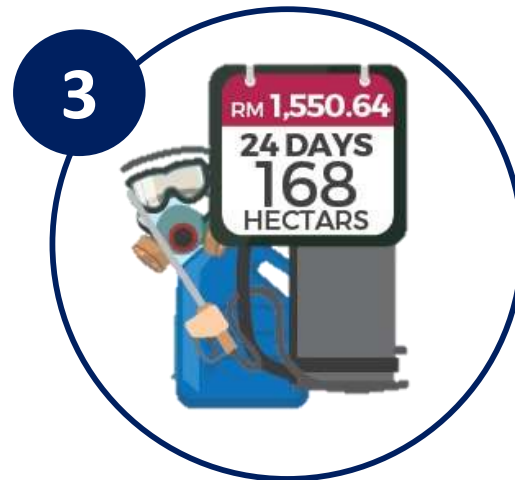

Apa yang anda perlu tahu mengenai pembayaran gaji?